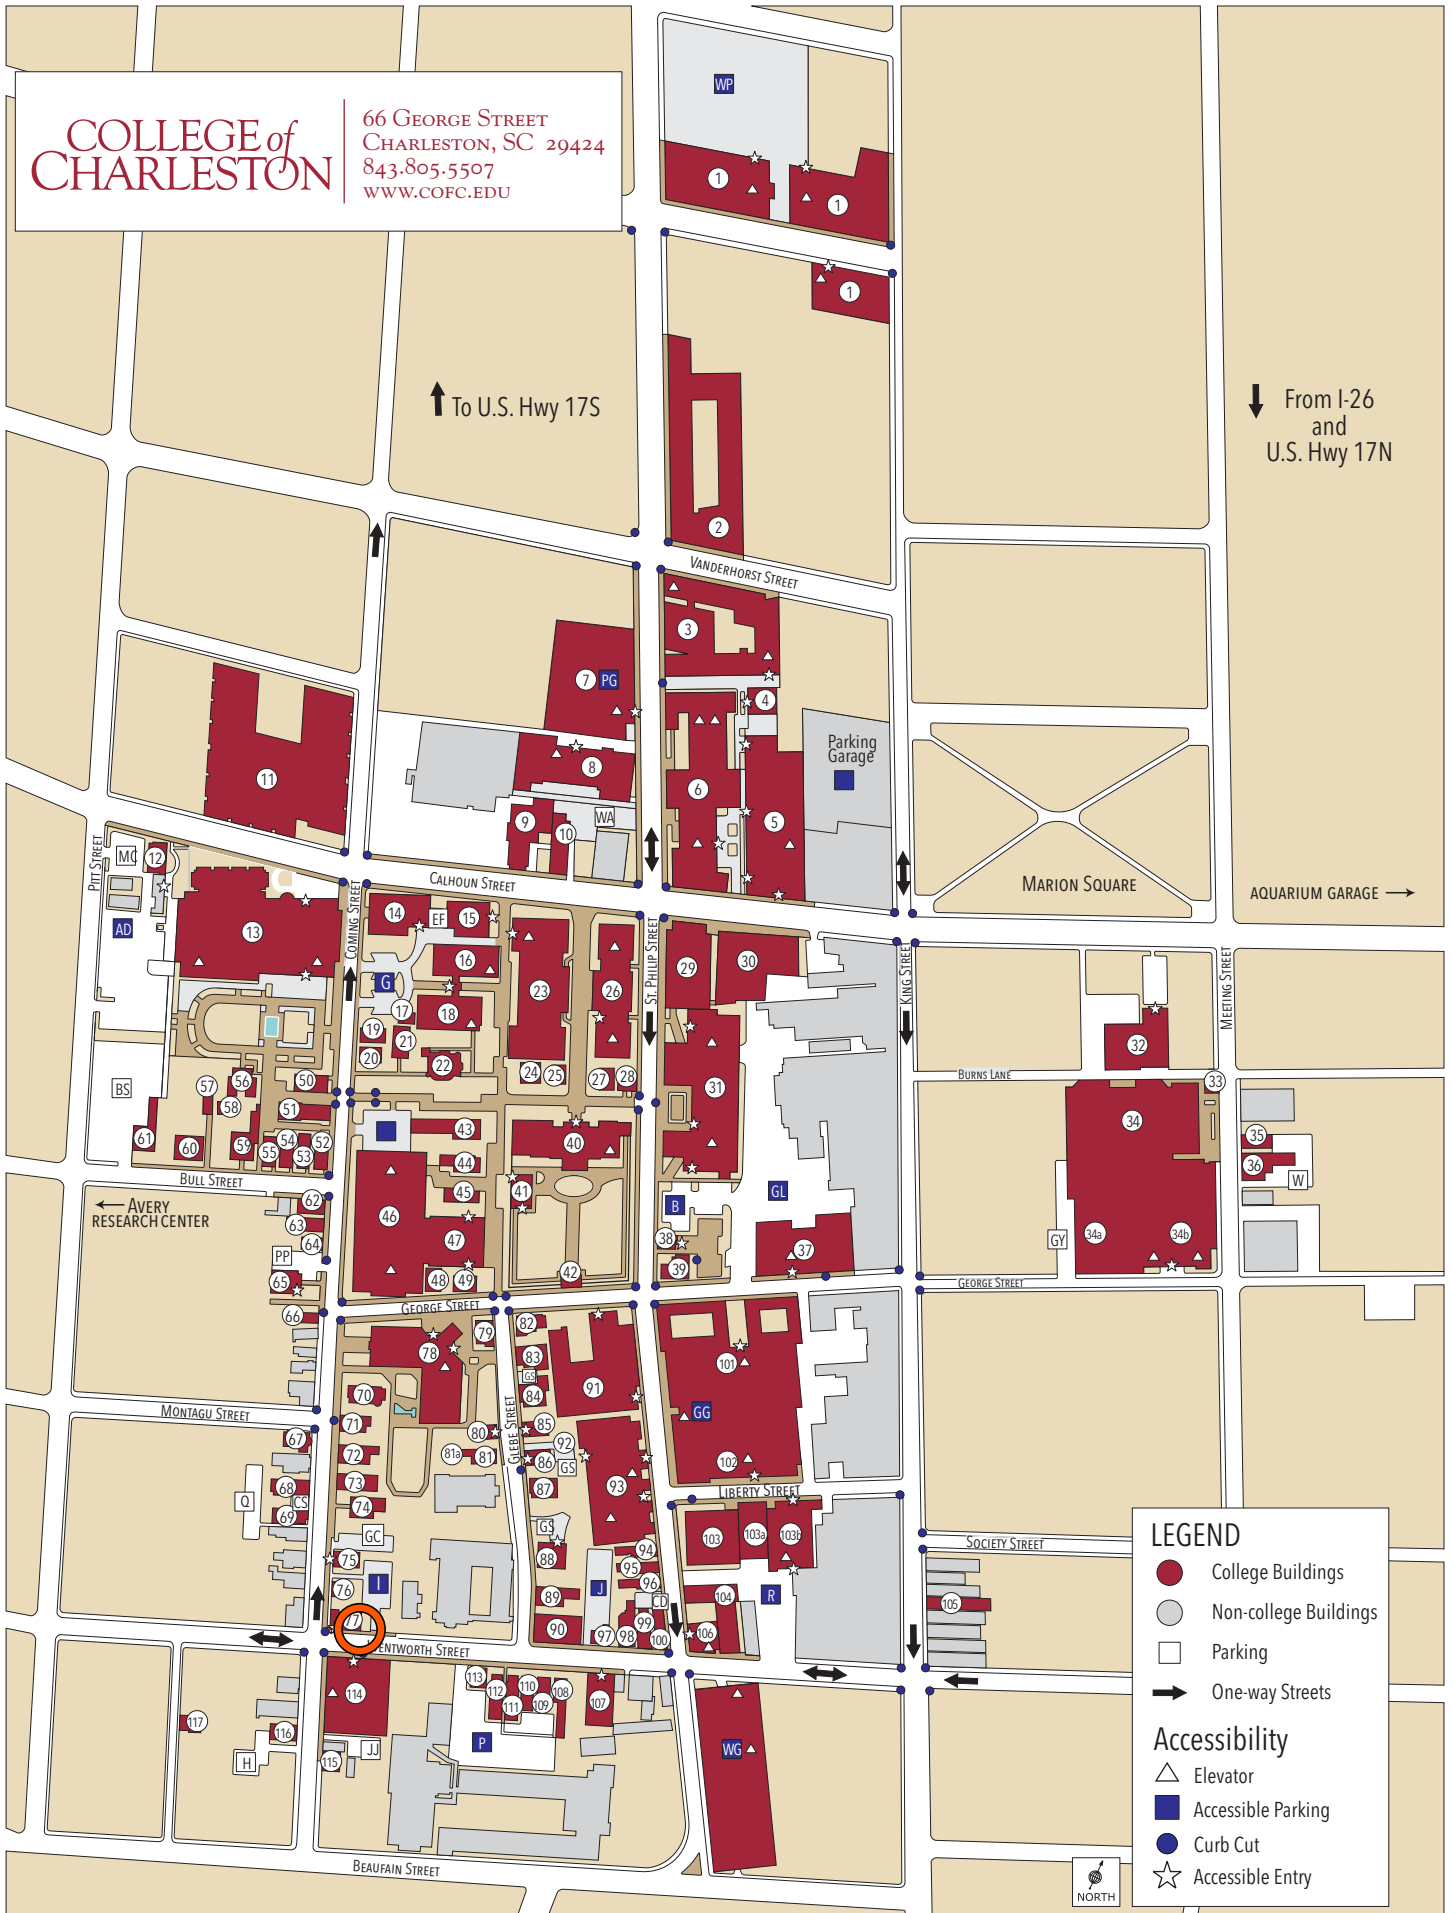

COLLEGE of CHARLESTON

66 GEORGE STREET
CHARLESTON, SC 29424
843.805.5507
WWW.COFC.EDU

↑ To U.S. Hwy 17S

↓ From I-26
and
U.S. Hwy 17N

LEGEND

- College Buildings
- Non-college Buildings
- Parking
- → One-way Streets

Accessibility

- △ Elevator
- P Accessible Parking
- Curb Cut
- ☆ Accessible Entry